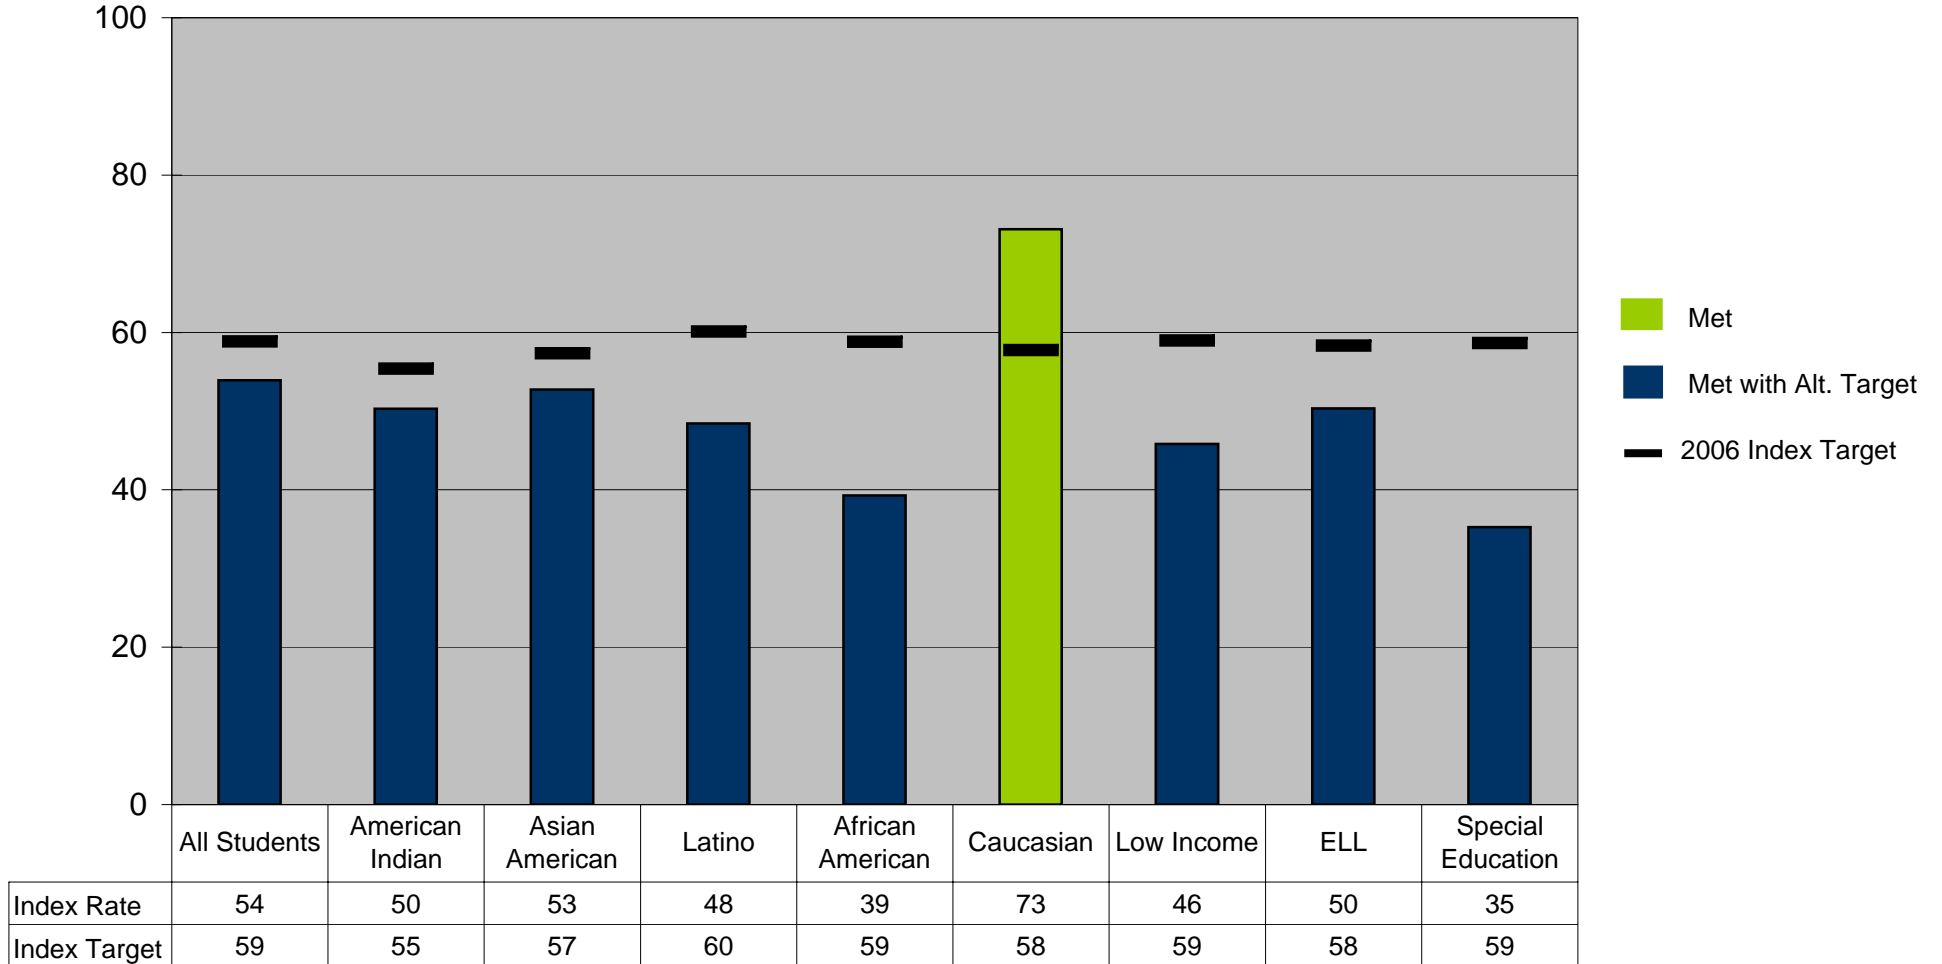

2006 Saint Paul Public Schools MATH AYP Index Rate and Index Target by Student Group

2006 Saint Paul Public Schools READING AYP Index Rate and Index Target by Student Group